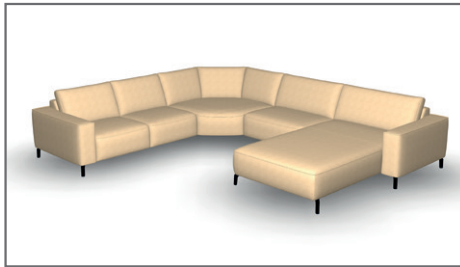

### 6 afsluitvarianten

A – armleuning 30 cm breed

B – armleuning 20 cm breed

C – armleuning 10 cm breed

M – Megachair

S – Smartchair

T – Terminal