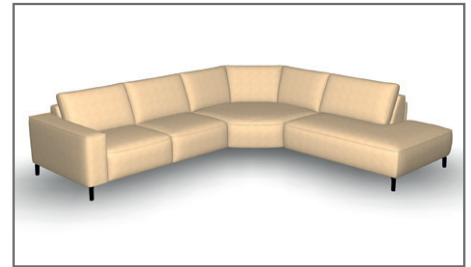

### 6 afsluitvarianten

A – armleuning 30 cm breed

B – armleuning 20 cm breed

C – armleuning 10 cm breed

M – Megachair

S – Smartchair

T – Terminal