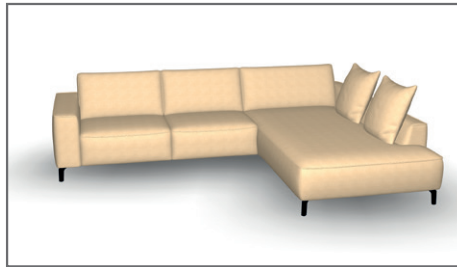

### 6 afsluitvarianten

A – armleuning 30 cm breed

B – armleuning 20 cm breed

C – armleuning 10 cm breed

M – Megachair

S – Smartchair

T – Terminal